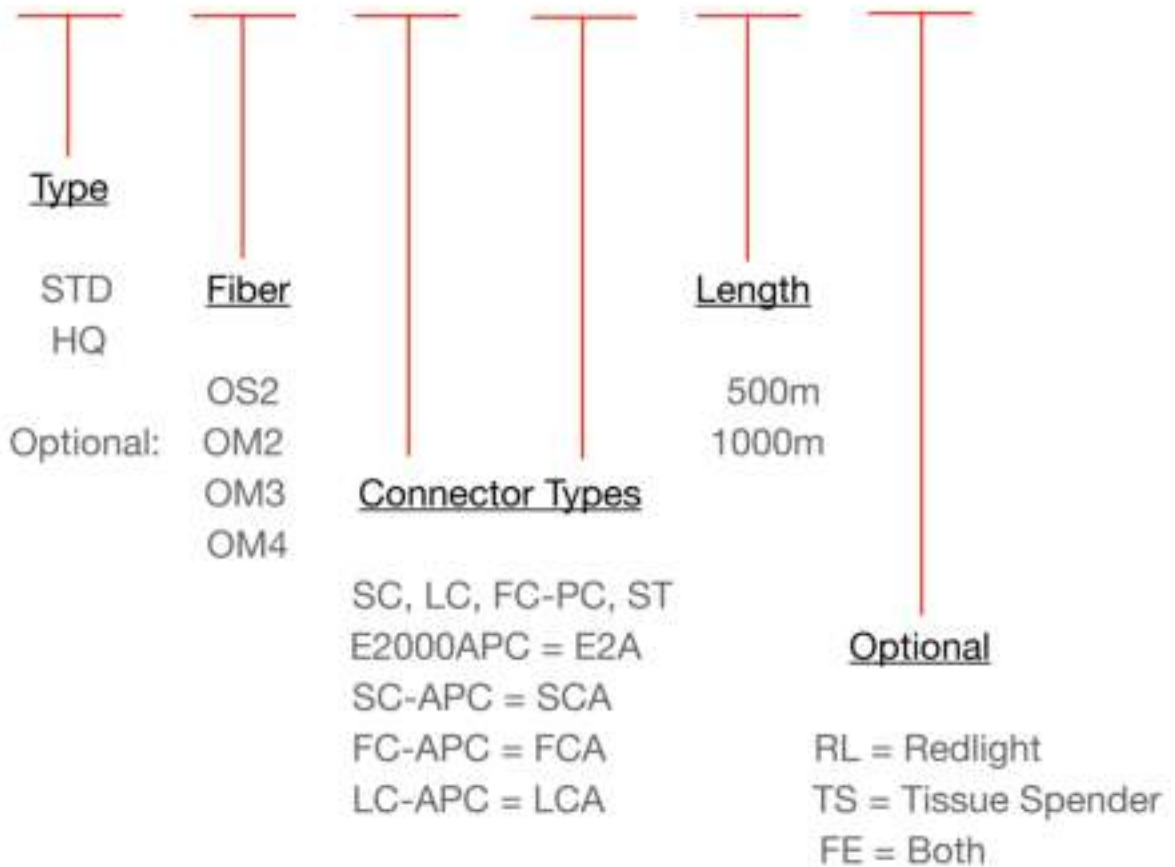

THE NEW FIBERLAUNCH ADD ON TOOLS

LED RED LIGHT CHECKER

CLEANING TISSUE DISPENSER

THE NEW FIBERLAUNCH

Types	Standard with PVC cables High Quality with steel amoured cables
Fibres	Corning SMF 28 Ultra Optional all other Corning fibres
Length	500m 1000m
Connectors	SC, LC, FCPC, ST, E2000 SC-APC, LC-APC, FC-APC, E2000APC
Insertion Loss	Typ <0,15dB
Return Loss	UPC >50dB APC >60dB
Add on tools	Click on cleaning tissue dispenser LED red light patchcord checker Spare roll of lint free cleaning tissues

THE NEW FIBERLAUNCH

Ordering Code

FL - XXX - XXX - XXX - XXX - XXX - XXX

Example: FL-STD-OS2-SC-E2A-500-FE

Standard, Singlemode OS2, SC to E2000APC with 500m length, full equipped with red light and tissue spender